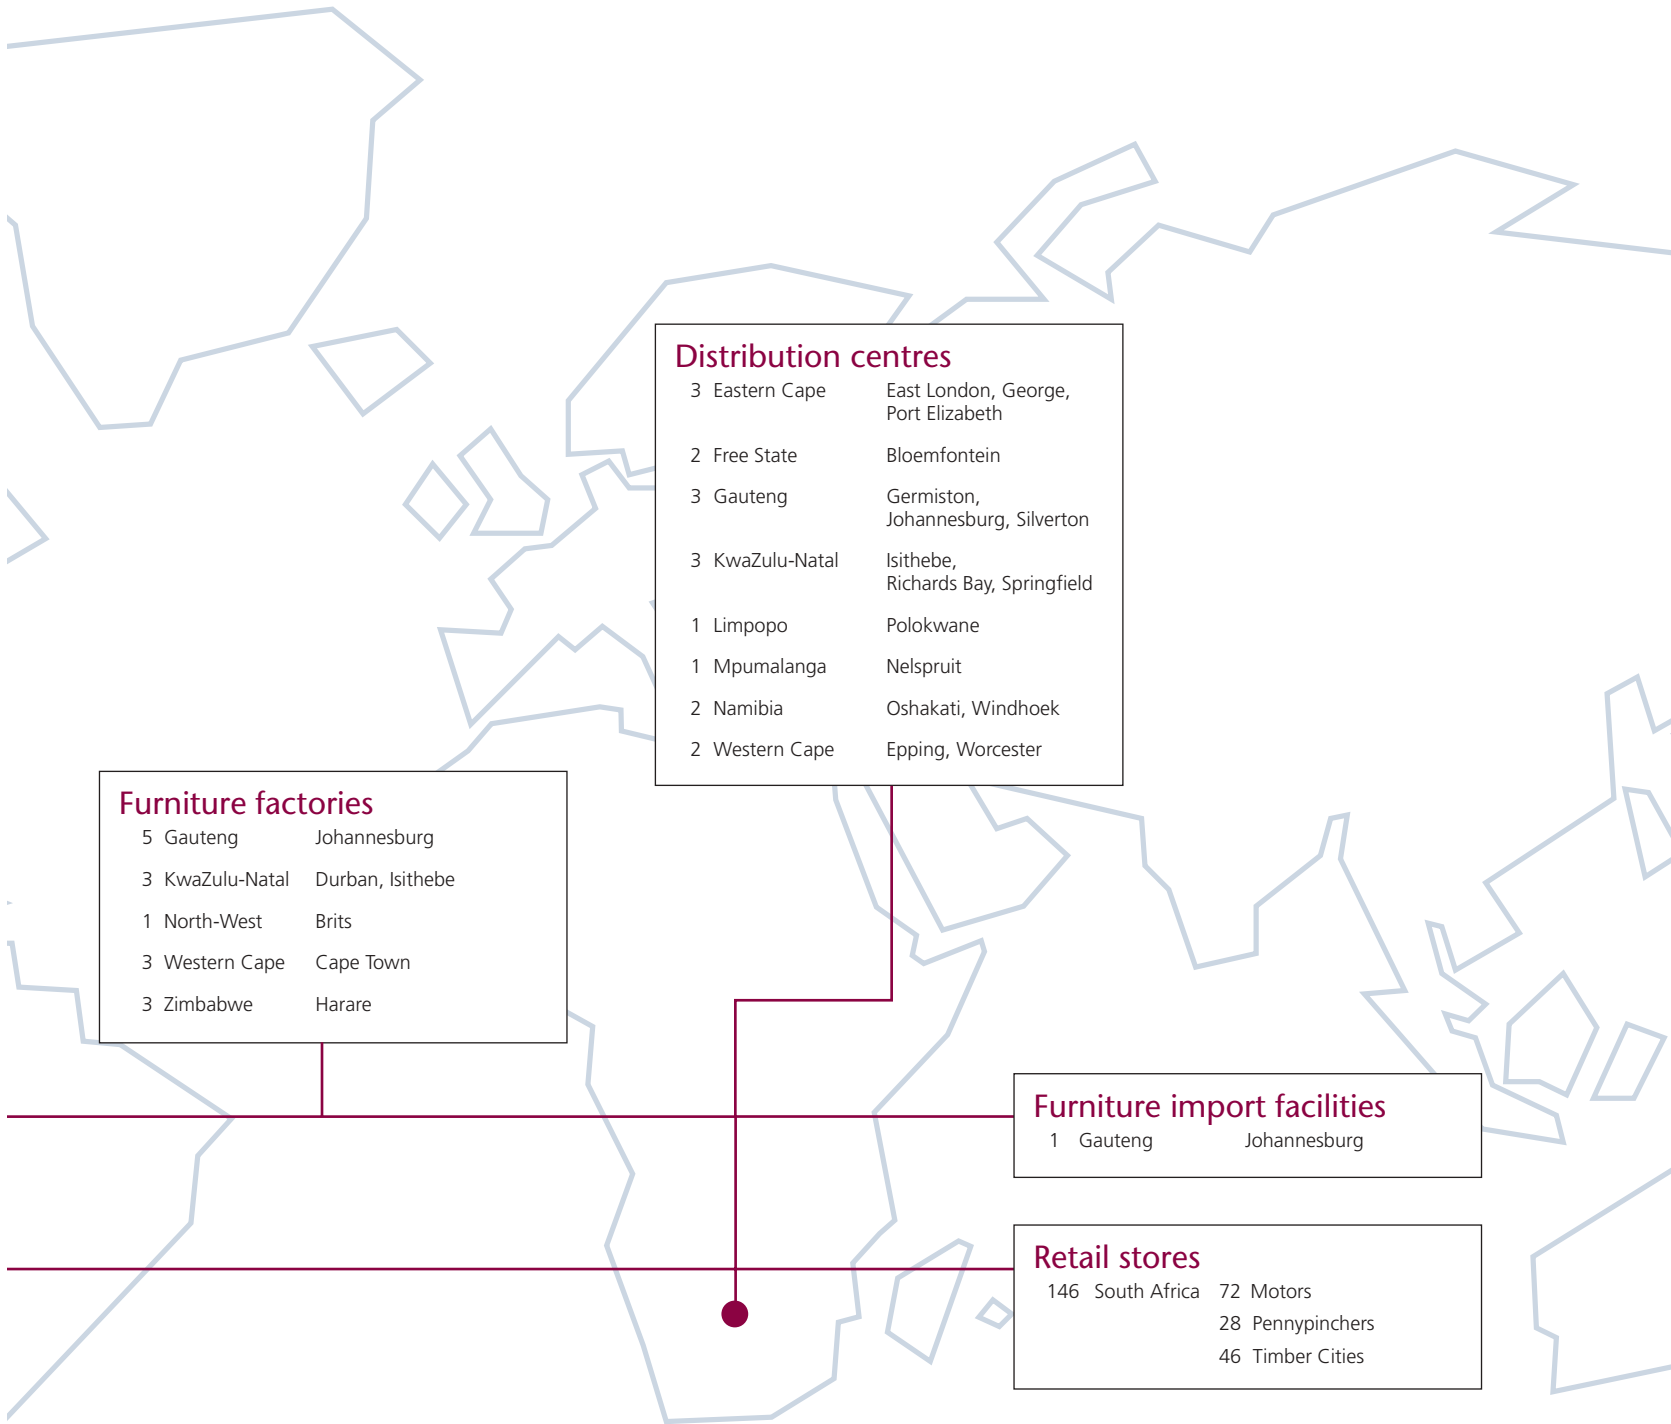

Geographical footprint

– Africa

Timber and wood products

2 Eastern Cape	Great Brak, Kareedouw
5 Gauteng	Alrode, Boksburg
5 KwaZulu-Natal	Creighton, Piet Retief, Pietermaritzburg
1 Mpumalanga	Nelspruit
1 Southern Cape	George
3 Western Cape	Bellville, Stellenbosch
2 Zimbabwe	Mutare

Raw materials

1 Eastern Cape	Port Elizabeth
1 Gauteng	Industria
2 KwaZulu-Natal	Pietermaritzburg, Verulam
1 Mozambique	Maputu
2 Namibia	Ondangwa, Windhoek
2 Western Cape	Epping

Plantations

1 Eastern Cape	Maclear
1 KwaZulu-Natal	Midlands
1 Southern Cape	Knysna

Furniture factories

5 Gauteng	Johannesburg
3 KwaZulu-Natal	Durban, Isithebe
1 North-West	Brits
3 Western Cape	Cape Town
3 Zimbabwe	Harare

Distribution centres

3 Eastern Cape	East London, George, Port Elizabeth
2 Free State	Bloemfontein
3 Gauteng	Germiston, Johannesburg, Silverton
3 KwaZulu-Natal	Isithebe, Richards Bay, Springfield
1 Limpopo	Polokwane
1 Mpumalanga	Nelspruit
2 Namibia	Oshakati, Windhoek
2 Western Cape	Epping, Worcester

Furniture import facilities

1 Gauteng	Johannesburg
-----------	--------------

Retail stores

146 South Africa	72 Motors
	28 Pennypinchers
	46 Timber Cities